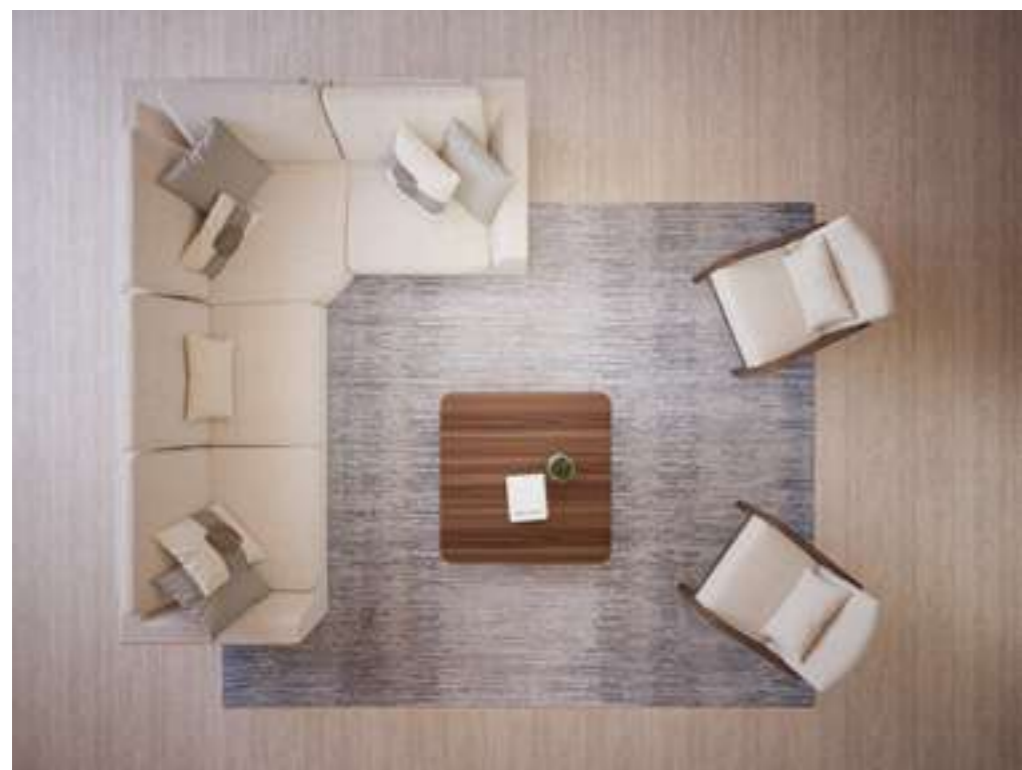

Mono V.2 Corner

Mono Vol2 Corner adds elegance to modern living spaces by combining aesthetics and functionality in perfect balance. This corner set, which stands out with its elegance and ease of use, is produced with first-class materials, every detail of which has been carefully designed.

Mono Vol2 Corner adapts to your unique space arrangements thanks to its modular design. The ability to easily change between different modules allows you to personalize your living space. This unique design makes the use of Mono Vol2 Corner practical and free.