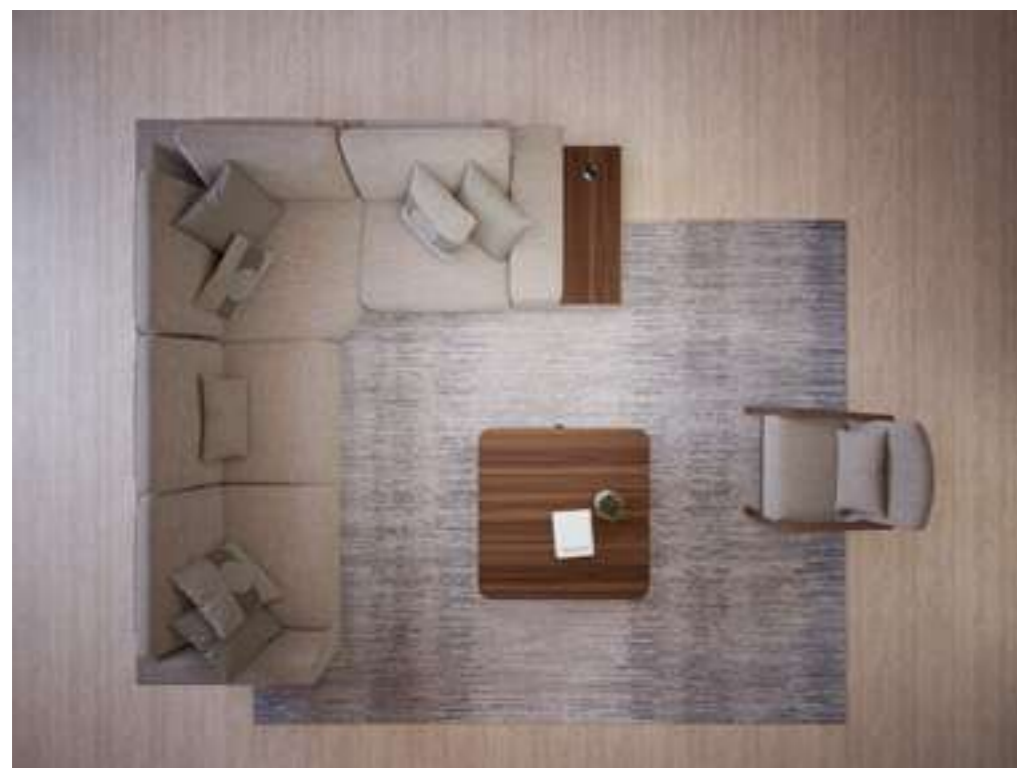

Mono V.3 Corner

Mono Vol2 Corner adds elegance to modern living spaces by combining aesthetics and functionality in perfect balance. This corner set, which stands out with its elegance and ease of use, is produced with first-class materials, every detail of which has been carefully designed.

Mono Vol2 Corner adapts to your unique space arrangements thanks to its modular design. The ability to easily change between different modules allows you to personalize your living space. This unique design makes the use of Mono Vol2 Corner practical and free.