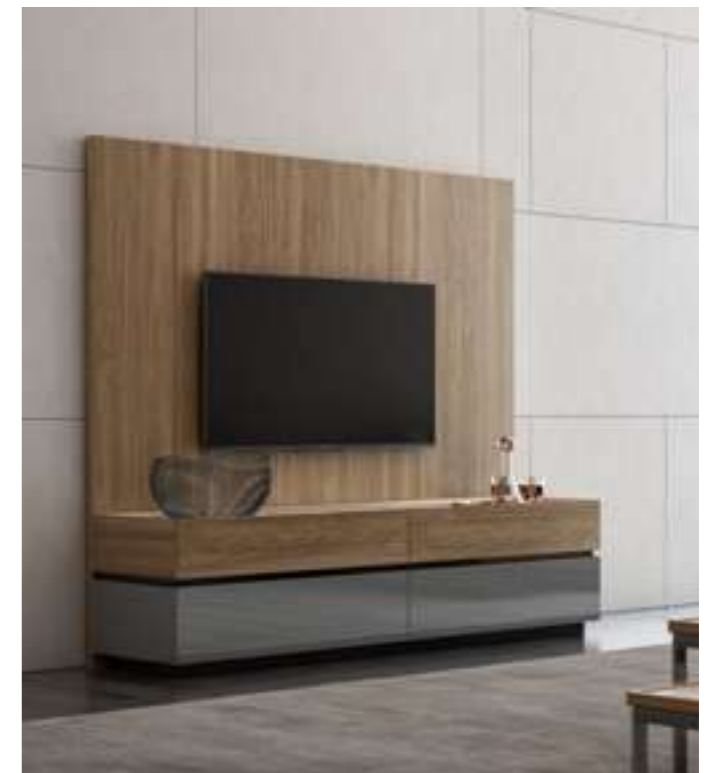

Icona Tv Unit

The Icona TV Unit, in which American moire walnut veneer is used in the wooden parts, is painted with marble patterned glass on the upper surface and bright anthracite color is used on the lower part. It offers suitable storage and display space for your objects with its LED illuminated library and showcase. The TV unit, which will give your home a rich stance, can be preferred according to your needs, whether it is single or with all modules.