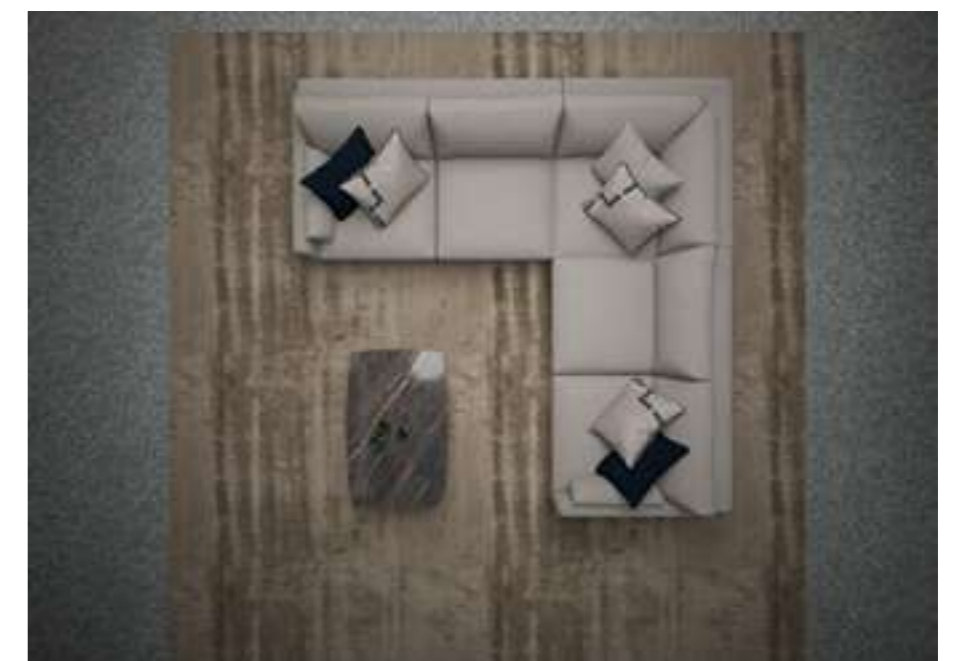

Lines V.1 Corner Set

Crowning ergonomics with elegance, Lines opens the doors of a world where time stops to those who choose it. Thin armrests make room for plenty of throw pillows and cushions, allowing you to get lost in the seat. The satin woven fabric, on the other hand, provides a special finish to the seat by making glittering transitions on the metal base.

While the cylindrical metal base and legs are plated in smoked color, the seat sponge is polyurethane with high elasticity. The product accompanies your most special moments for many years with the beech timber and poplar plywood used in its frame.