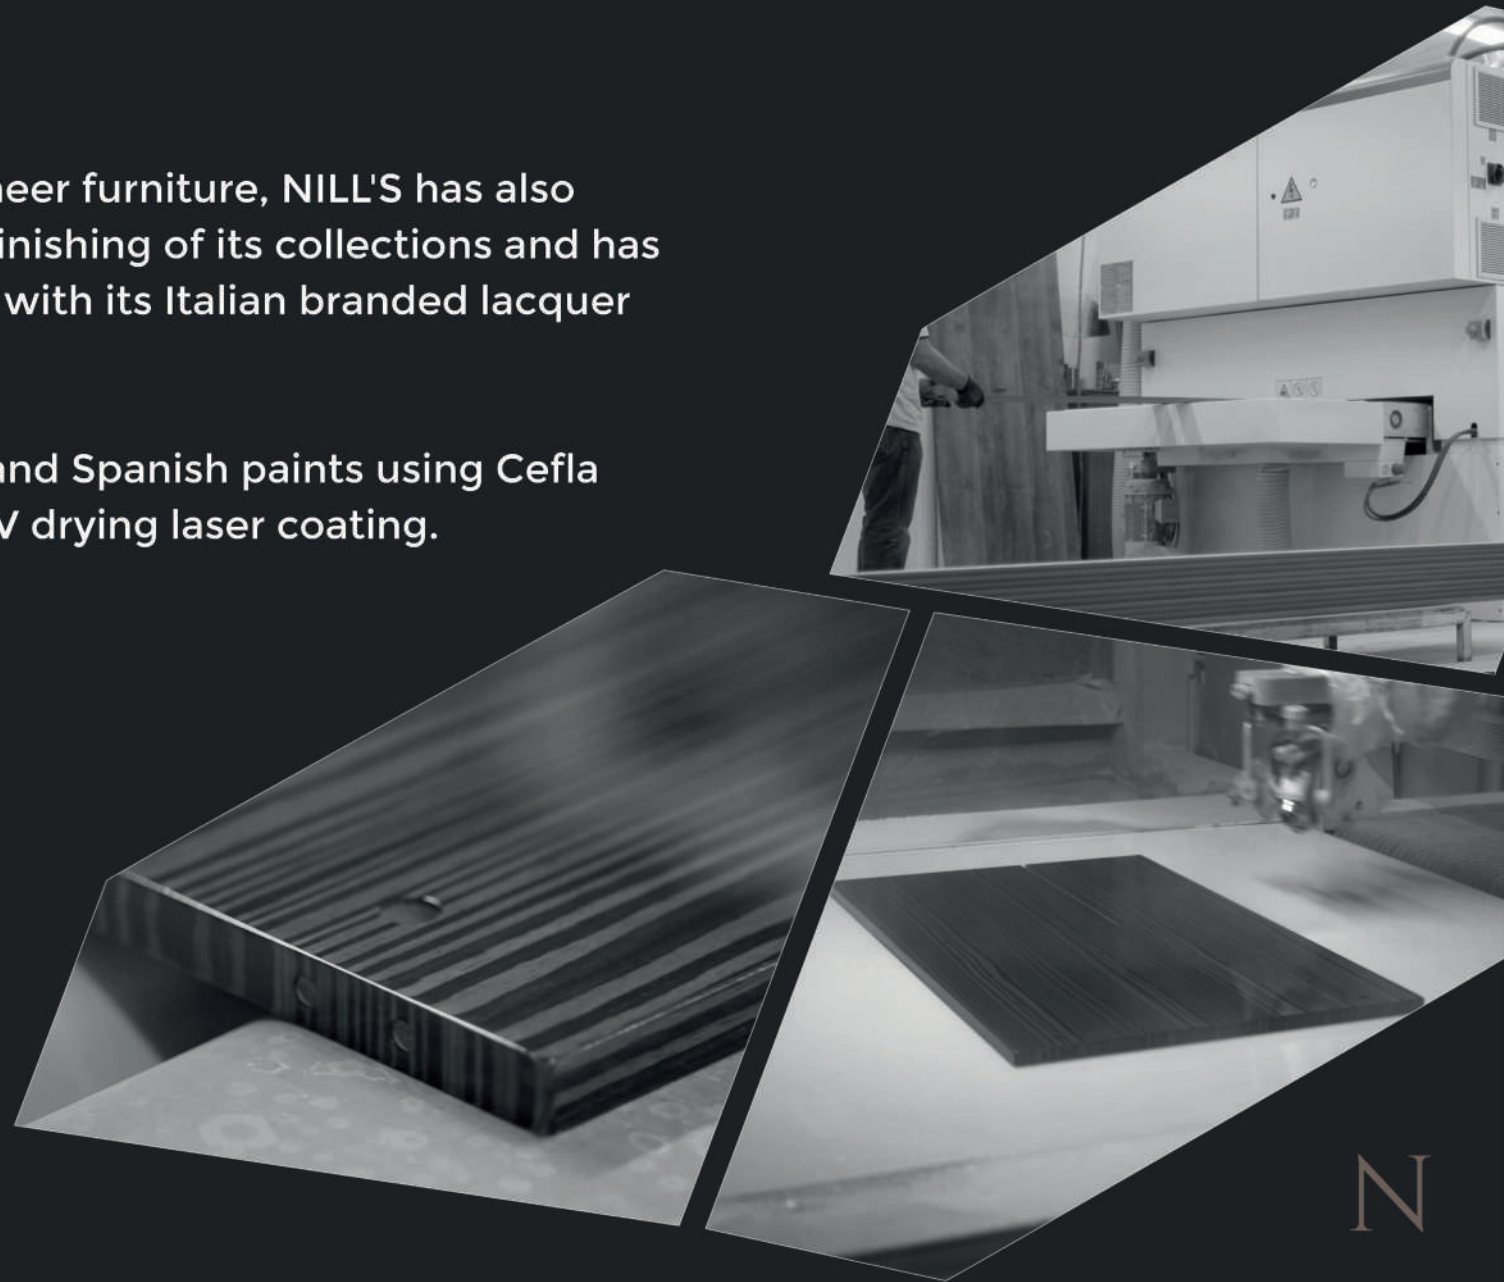

HOW WE DO

As a manufacturer of wood veneer furniture, NILL'S has also placed great emphasis on the finishing of its collections and has achieved a high level of quality with its Italian branded lacquer process.

NILLS Furniture applies Italian and Spanish paints using Cefla spray painting machines and UV drying laser coating.